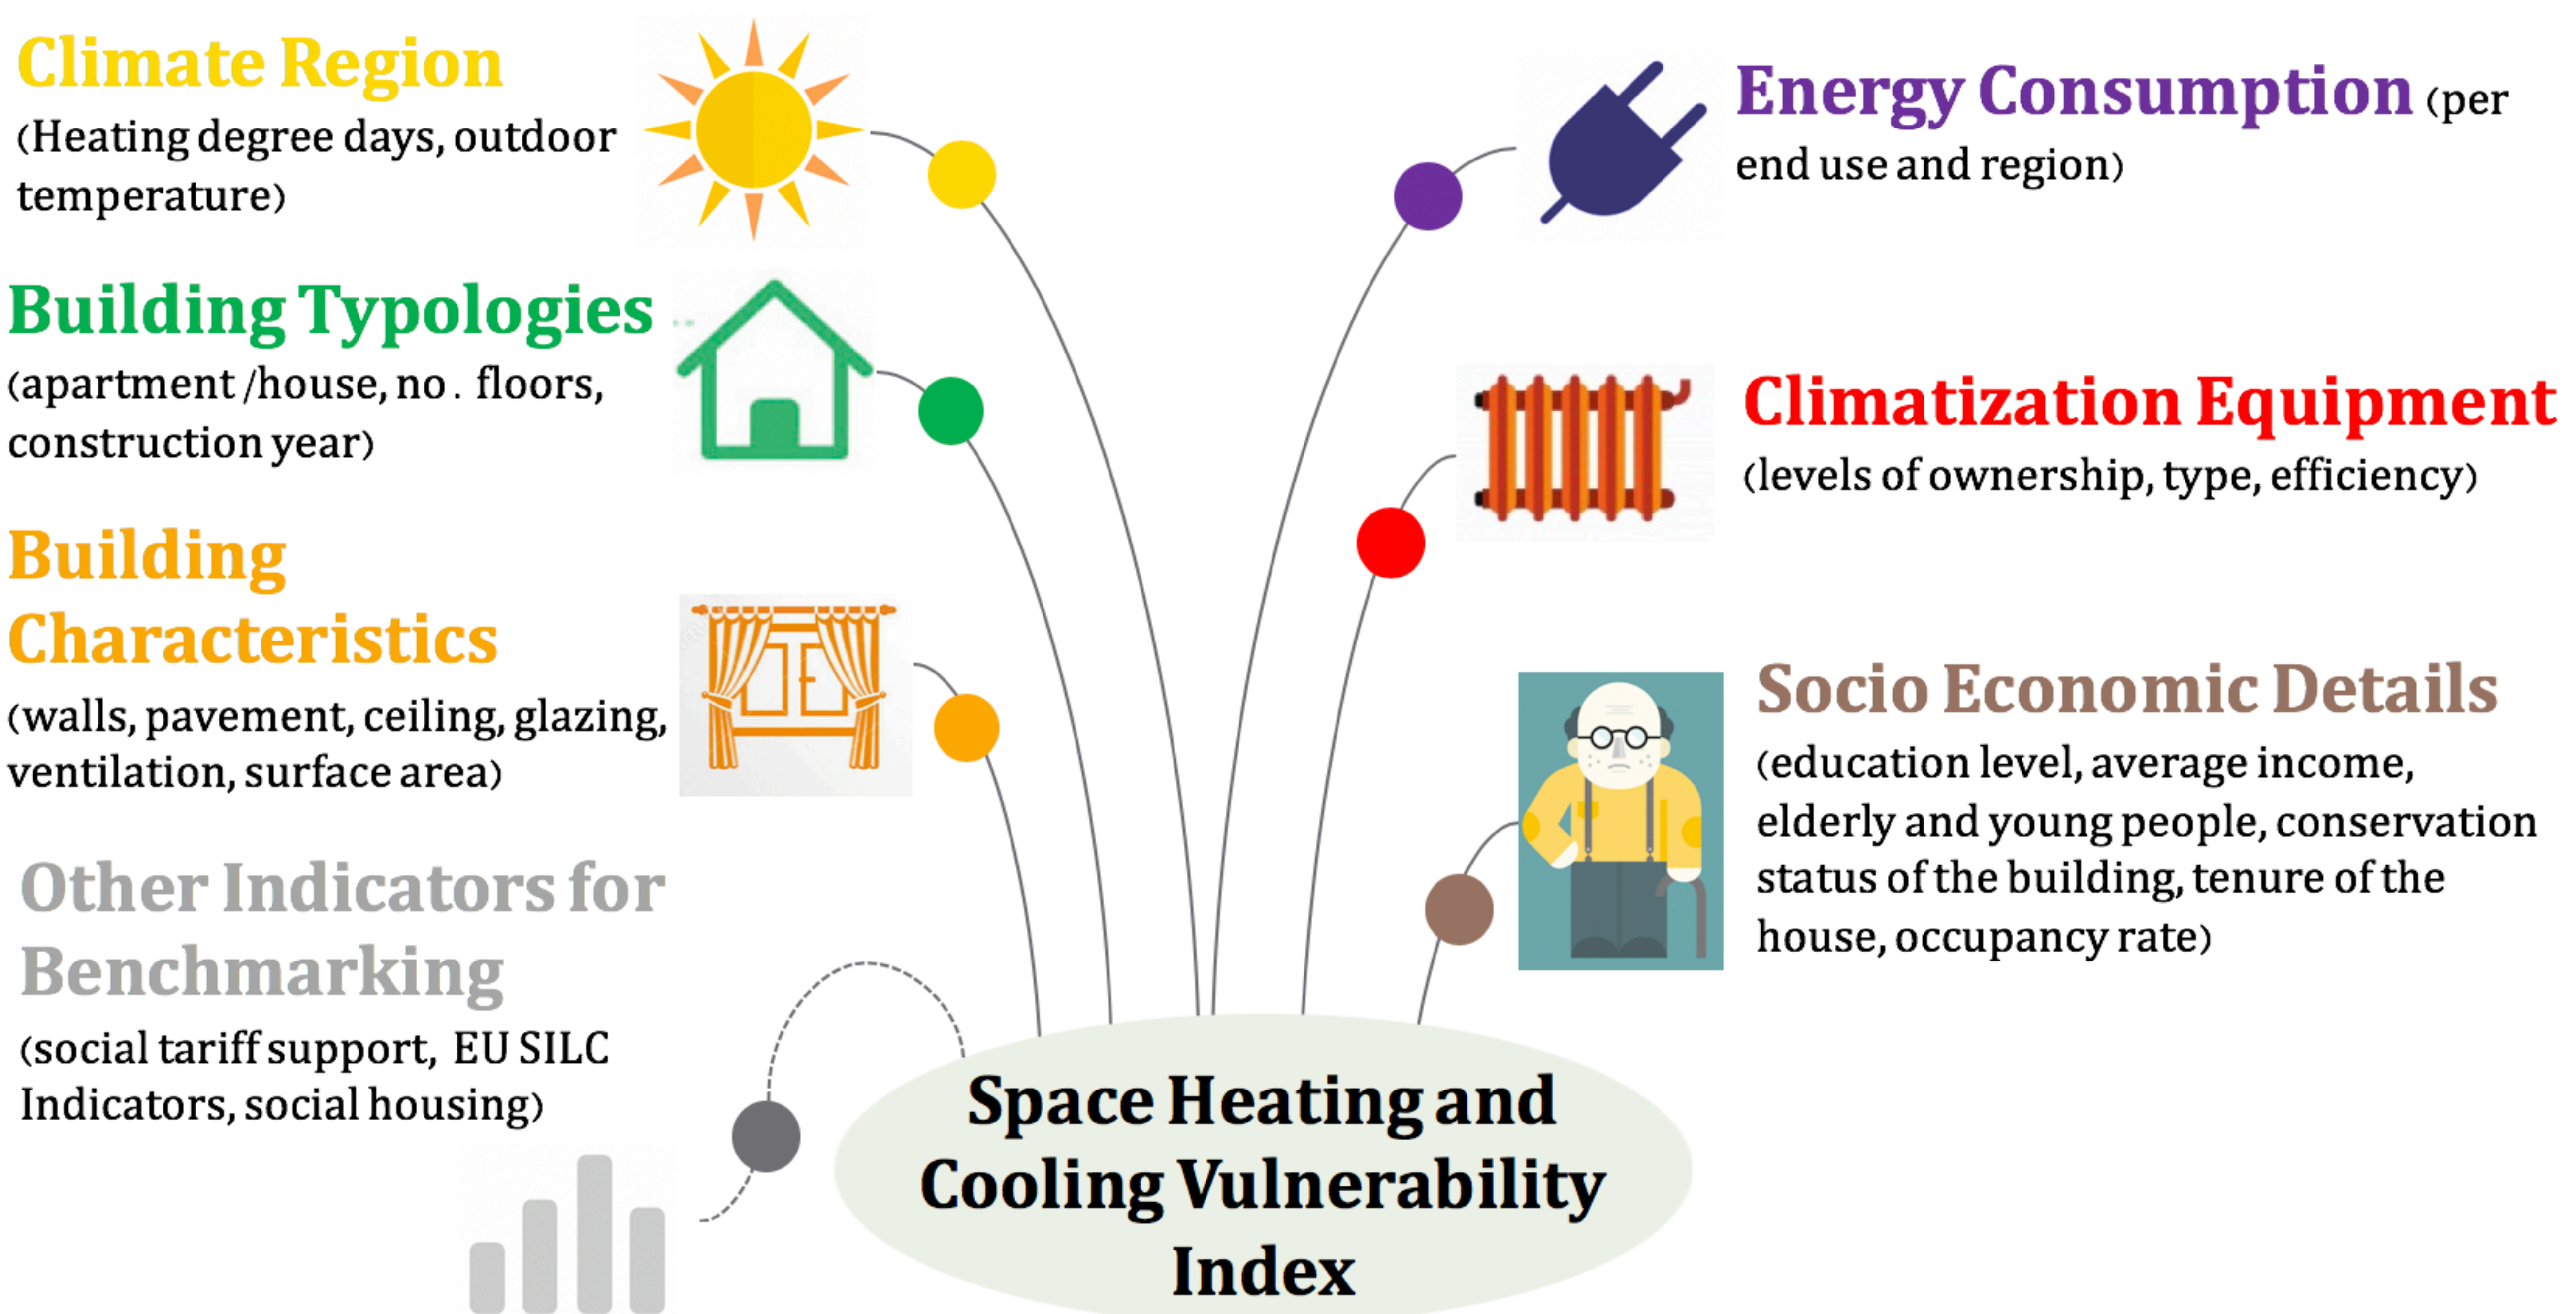

Mapping Thermal Comfort Vulnerability of Portuguese Homes

 5 Climatic Zones

 187 Building Typologies

 3092 Civil Parishes with near 3.8 Million Dwelling

 520 thousand Energy Performance Certificates

Buildings Vulnerability Index

Mapping Thermal Comfort for:

 Energy Poverty Assessment

 Climate Change Vulnerability

 Municipal and Intermunicipal Climate Change Adaptation Plans

 Assessing Building Retrofitting Potential and Impact of Energy Efficiency Measures