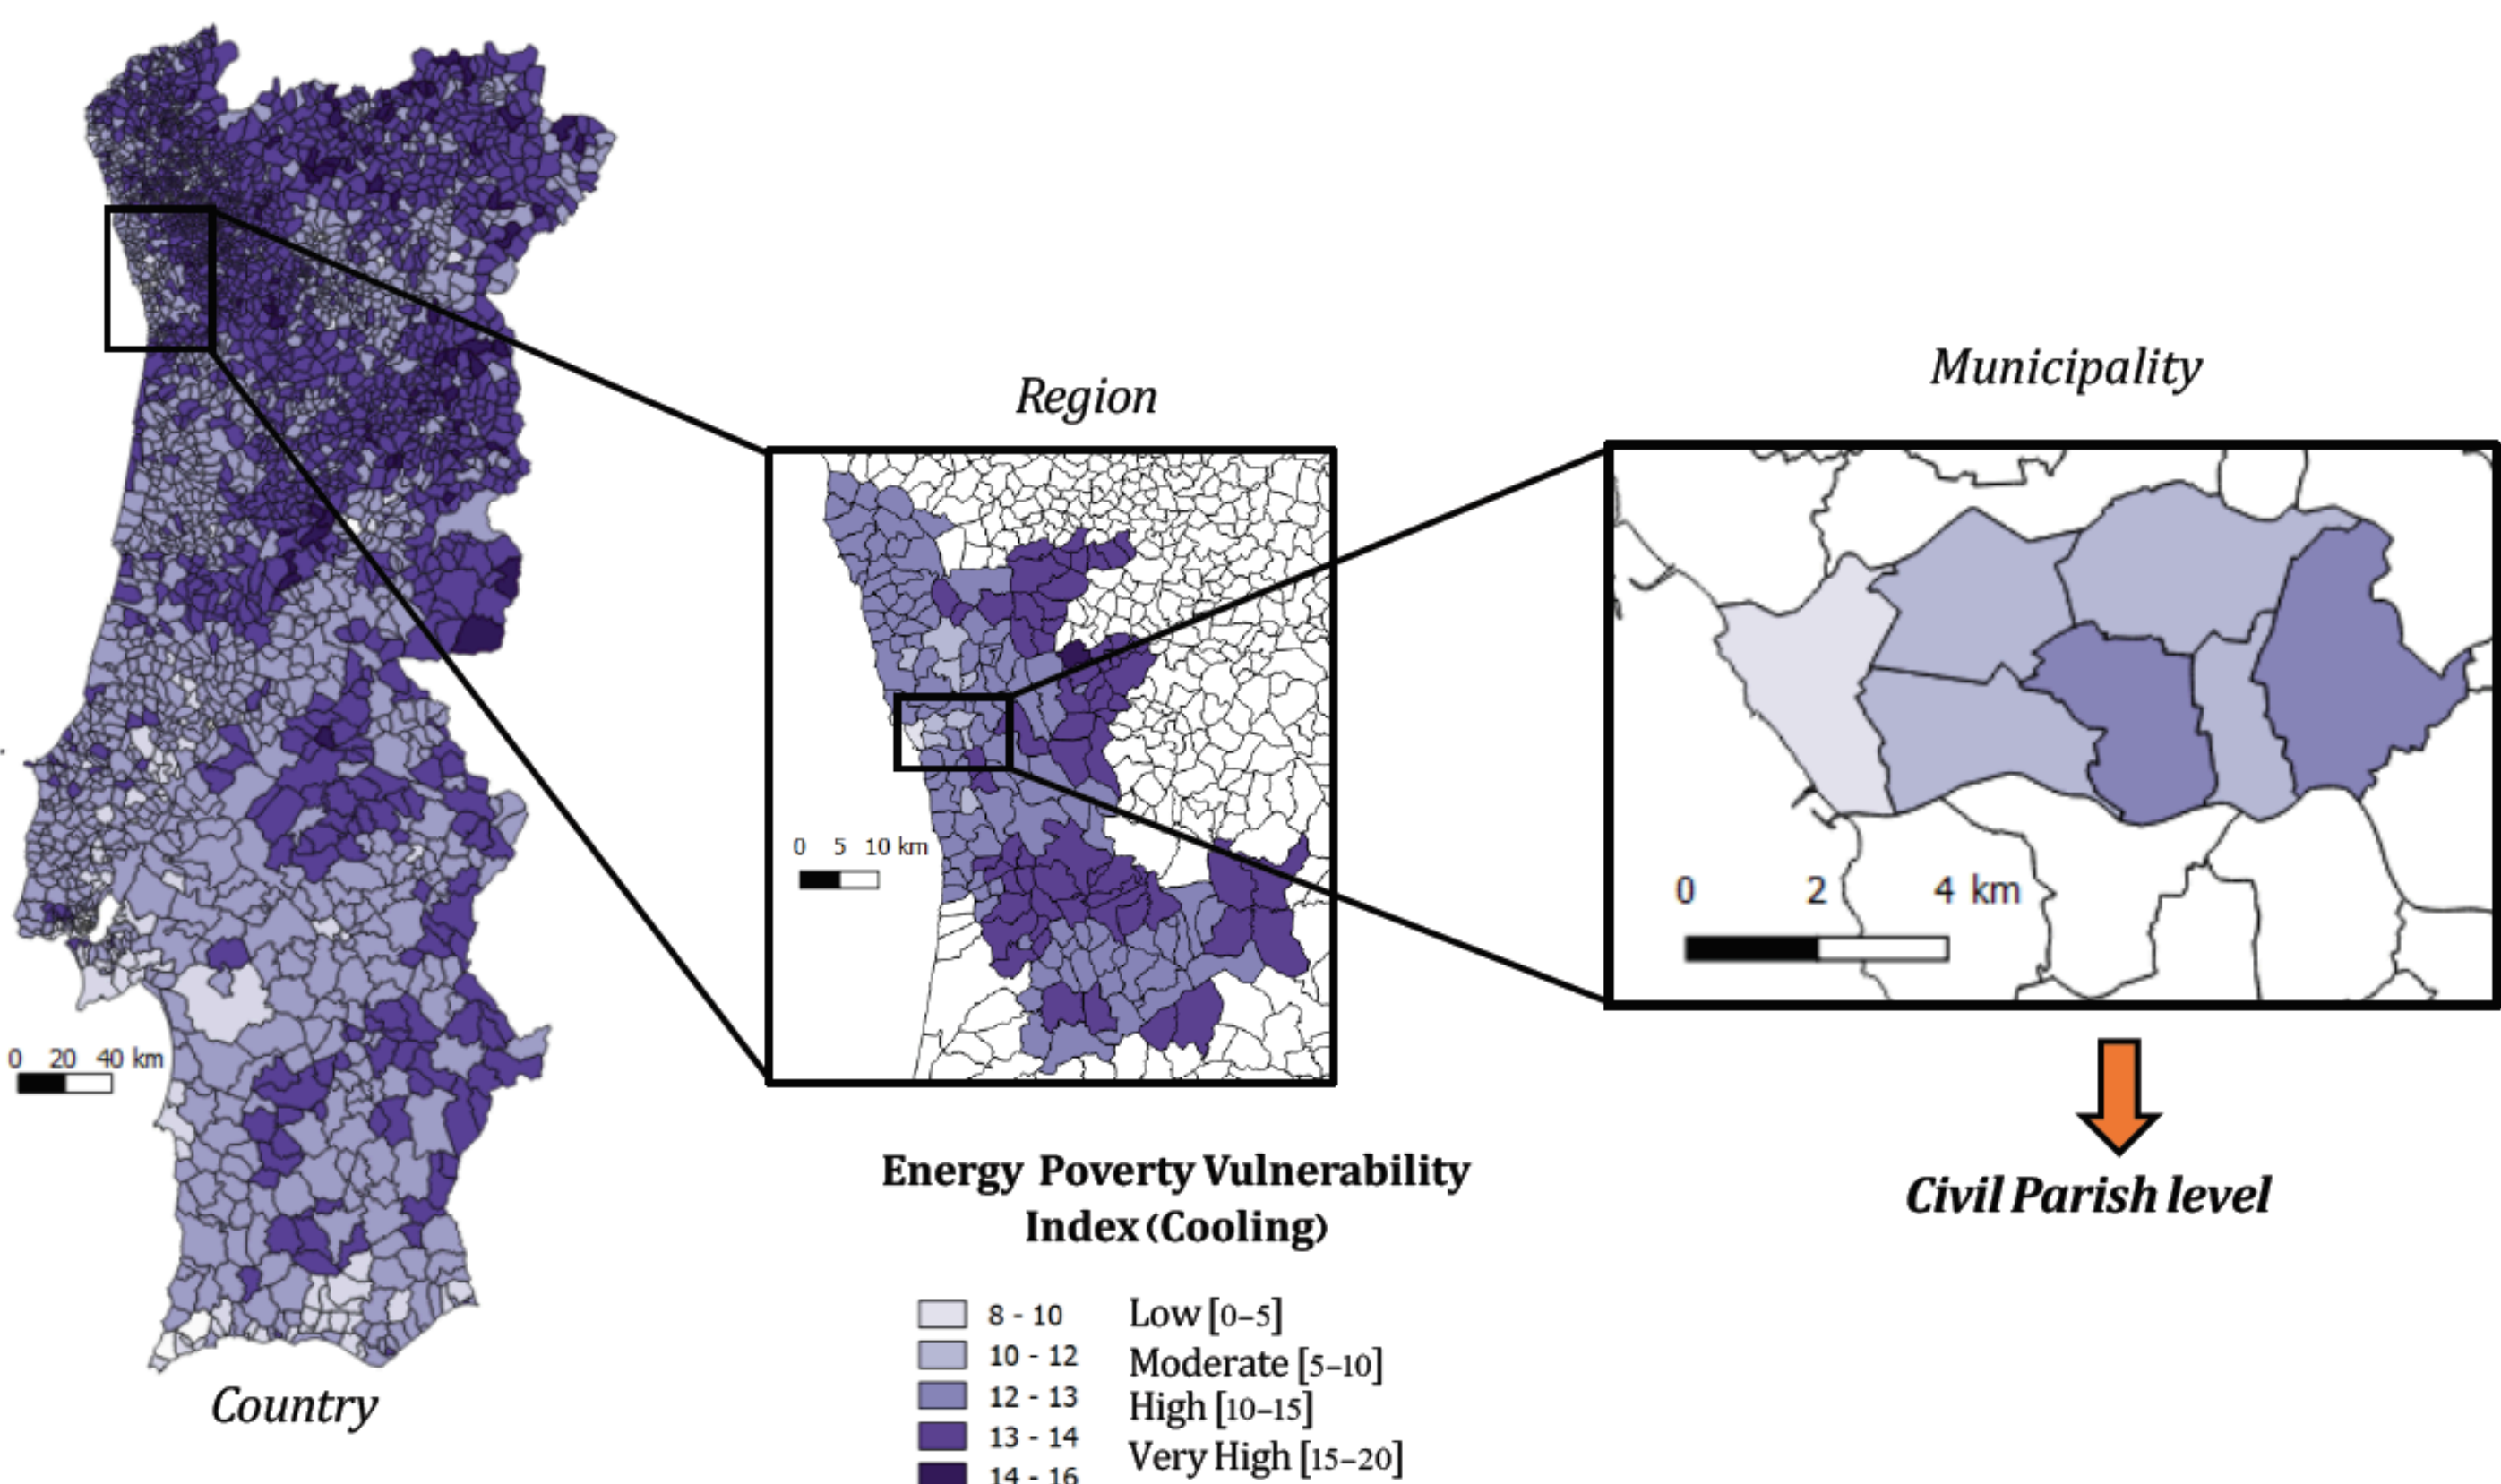

Mapping Thermal Comfort Vulnerability of Portuguese Homes

 5 Climatic Zones

 187 Building Typologies

 3092 Civil Parishes with near 3.8 Million Dwelling

 520 thousand Energy Performance Certificates

Buildings Vulnerability Index

Mapping Thermal Comfort for:

 Energy Poverty Assessment

 Climate Change Vulnerability

 Municipal and Intermunicipal Climate Change Adaptation Plans

 Assessing Building Retrofitting Potential and Impact of Energy Efficiency Measures