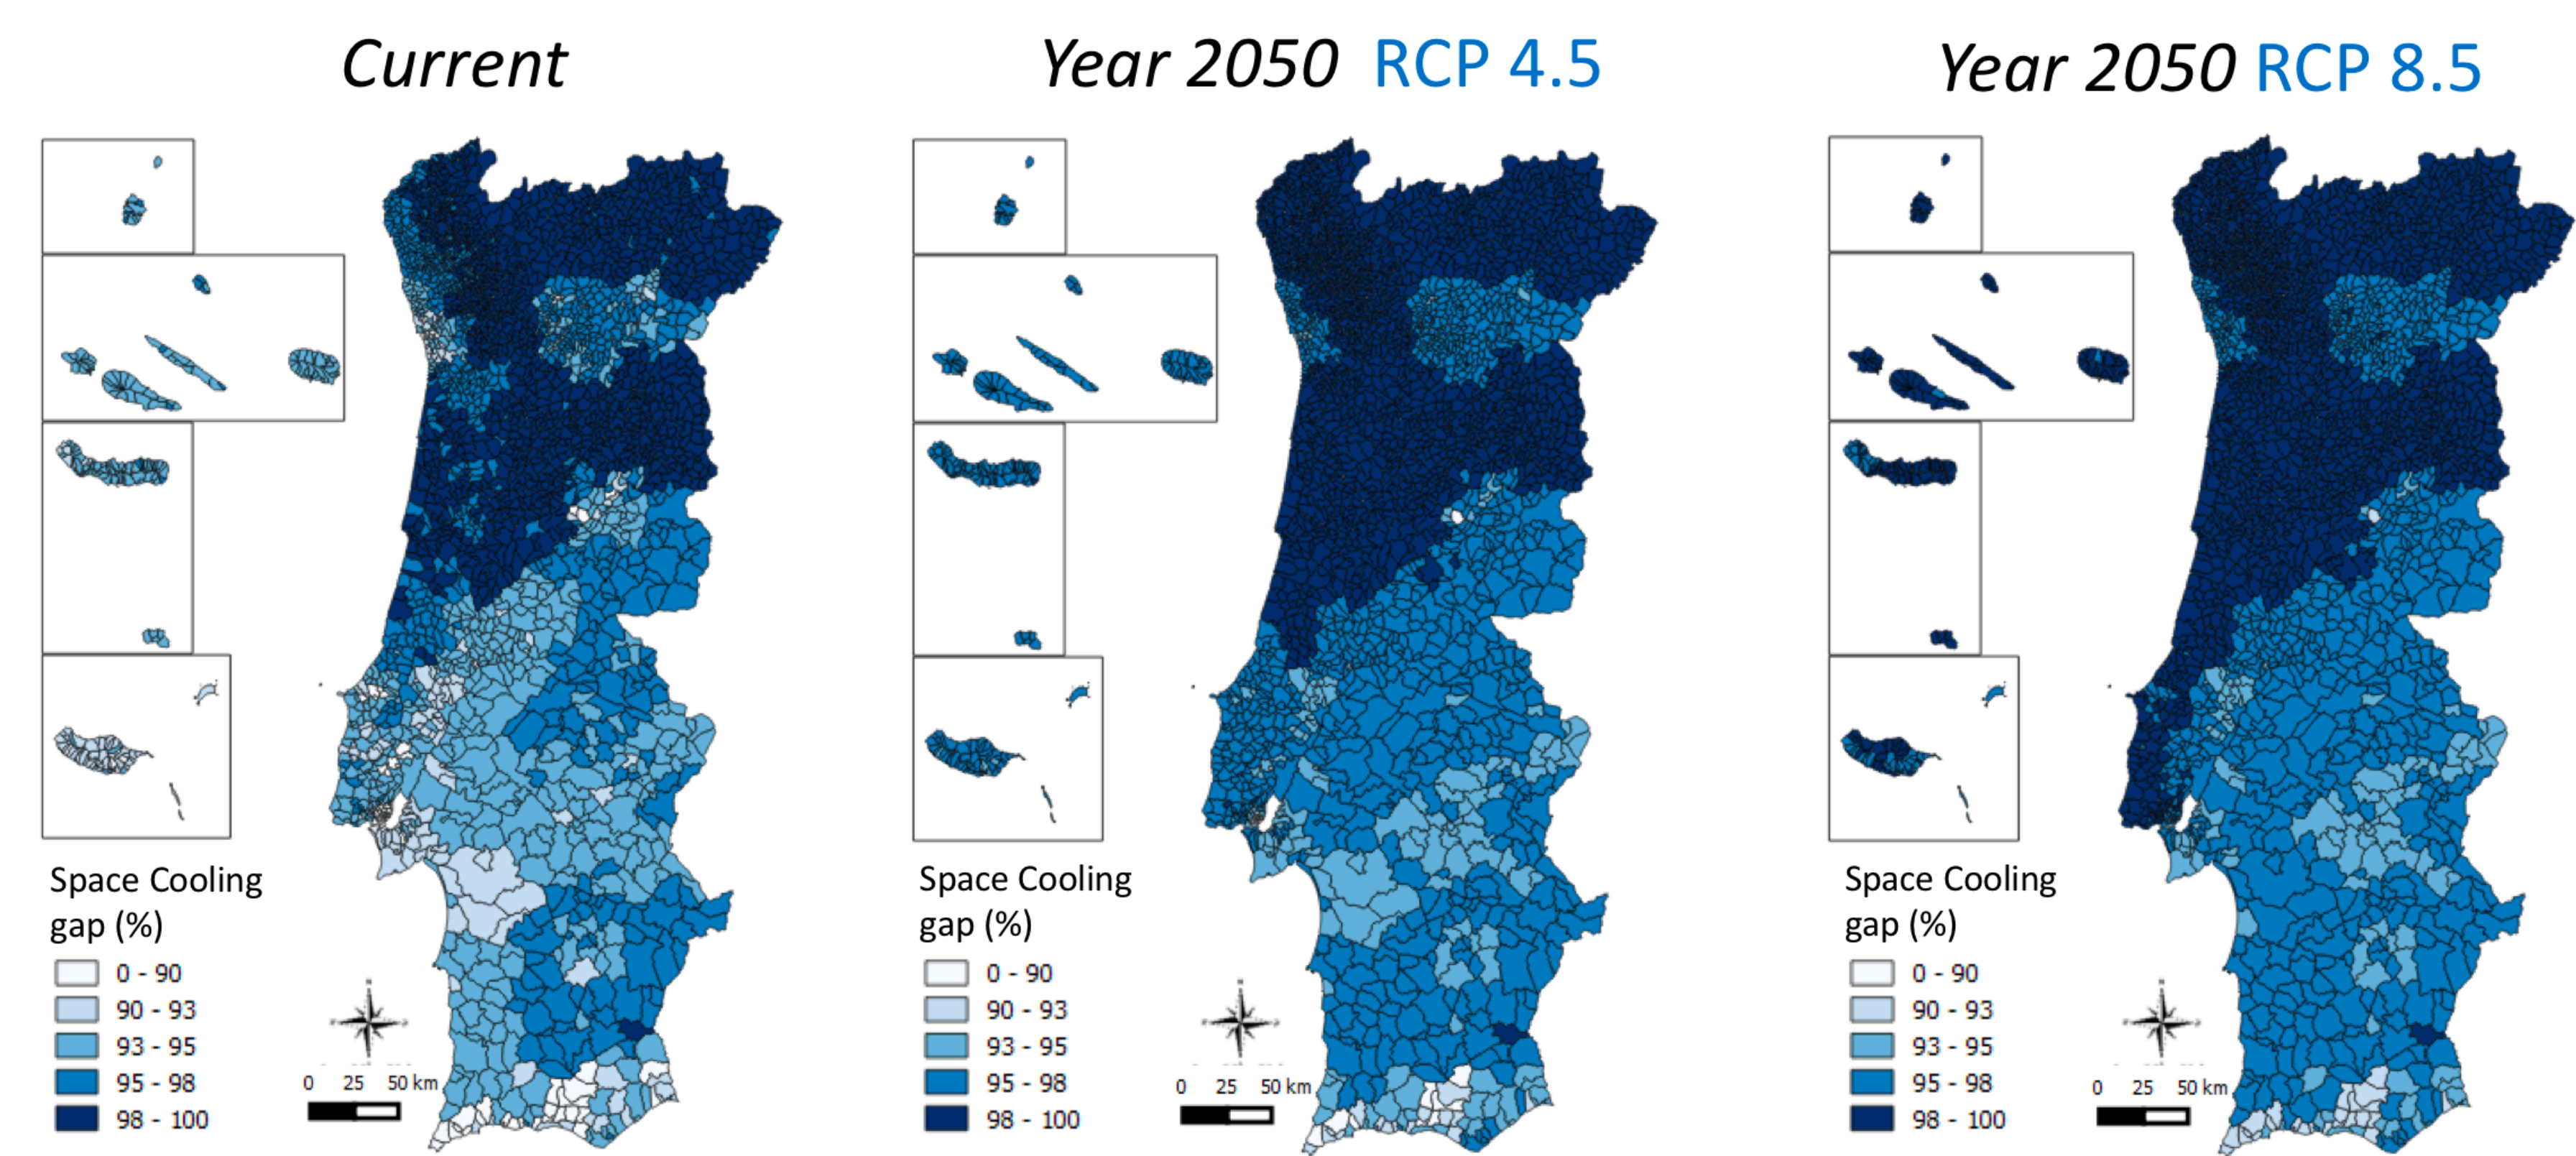

Mapping Thermal Comfort Vulnerability of Portuguese Homes

 5 Climatic Zones

 187 Building Typologies

 3092 Civil Parishes with near 3.8 Million Dwelling

 520 thousand Energy Performance Certificates

Buildings Vulnerability Index

Mapping Thermal Comfort for:

 Energy Poverty Assessment

 Climate Change Vulnerability

 Municipal and Intermunicipal Climate Change Adaptation Plans

 Assessing Building Retrofitting Potential and Impact of Energy Efficiency Measures